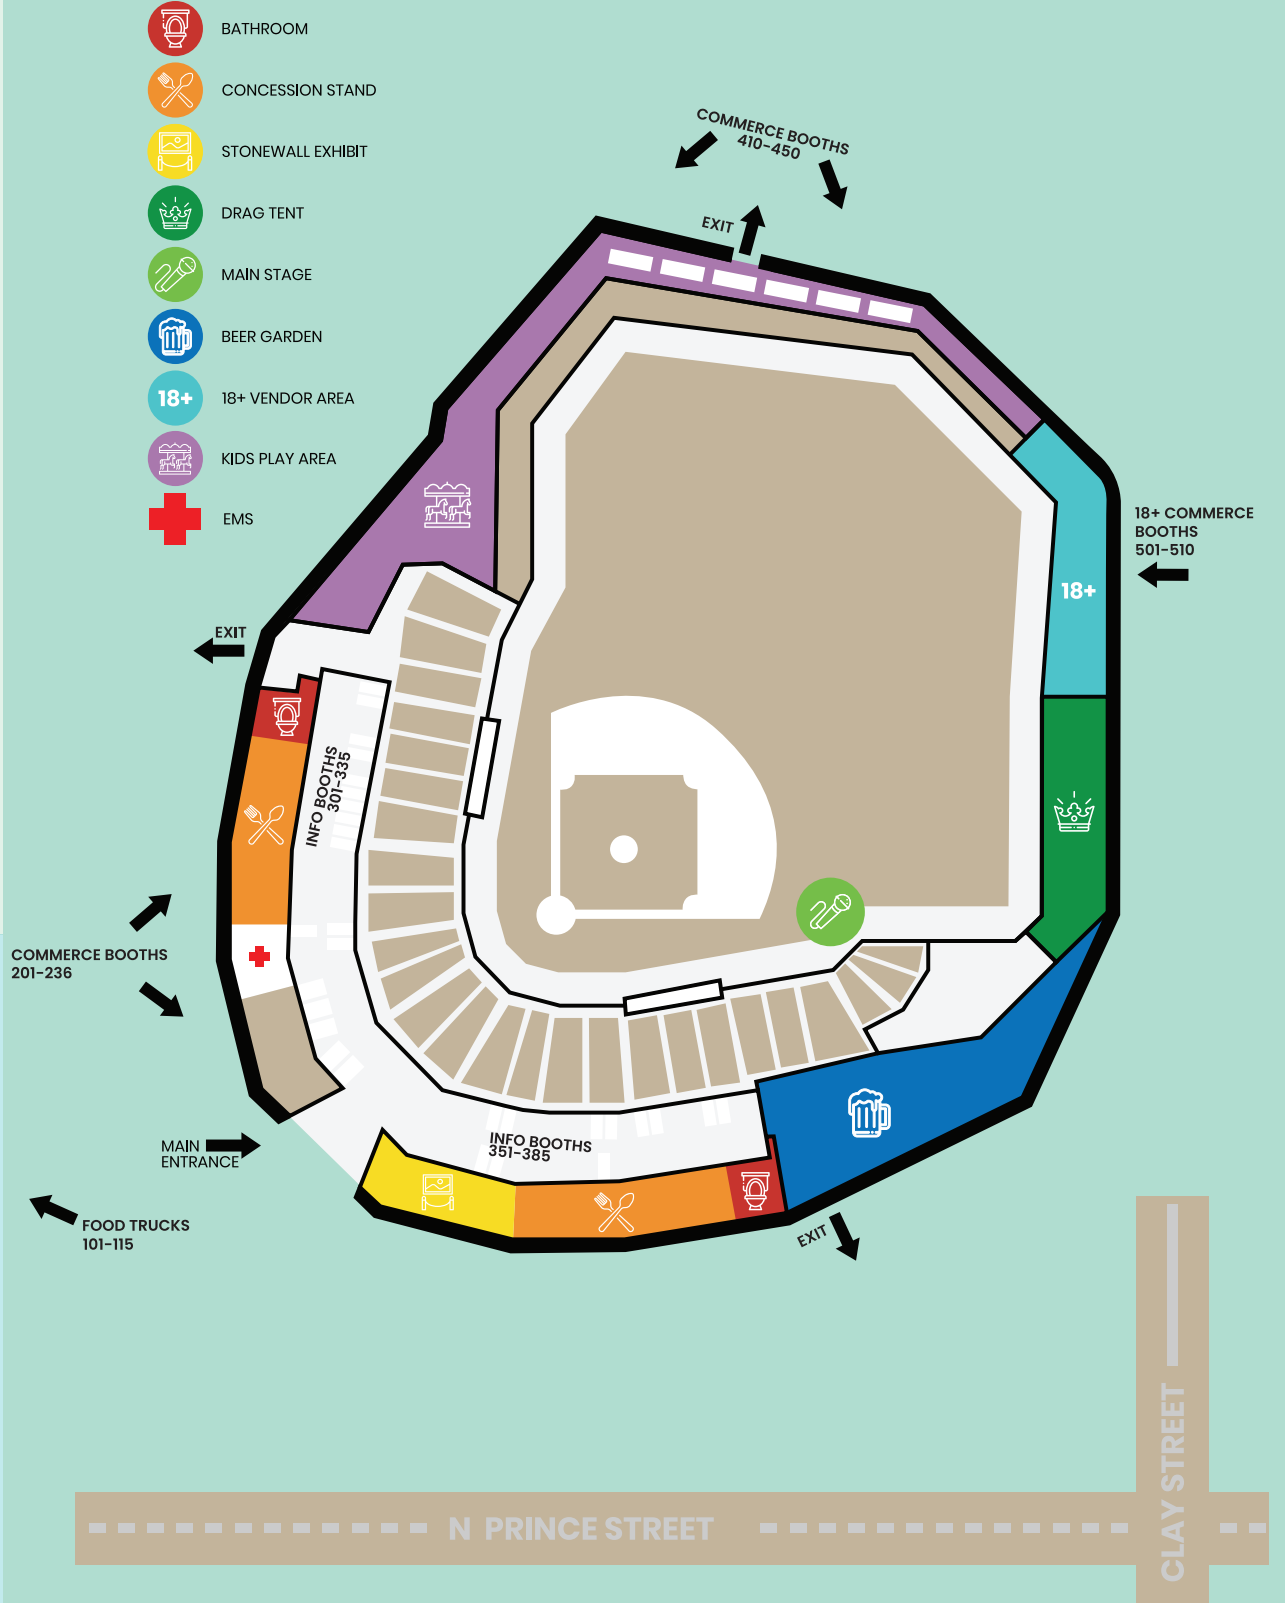

MAIN STAGE

12:30 - 1:00 Lyncs
 1:15 - 1:45 Full Bush
 1:55 - 2:15 Anthony Bruno
 2:25 - 2:55 tubafresh
 3:05 - 3:35 Sateen
 3:45 - 4:30 Andrea Gibson

DRAG TENT

12:30 - 1:30 DJ Code Freeze
 1:30 - 2:00 DJ Ecliptic
 2:00 - 3:15 DRAG SET ft. DJ Ecliptic
 3:15 - 3:40 DJ Ecliptic
 4:45 - 6:00 DRAG SET ft. DJ Code Freeze

- BATHROOM
- CONCESSION STAND
- STONEWALL EXHIBIT
- DRAG TENT
- MAIN STAGE
- BEER GARDEN
- 18+ VENDOR AREA
- KIDS PLAY AREA
- EMS

Extra Innings

Stop by these great establishments before and after Pride to help benefit Lancaster Pride a little...EXTRA.

The Taproom
 \$1 from each **Astounding She Monster Mango** Pint will benefit Lancaster Pride all day Saturday

Thistle Finch & Wacker Brewing Co.
 Pride After Party at 6pm
 A portion of proceeds & cover will benefit Lancaster Pride

The Imperial
 15% of sales benefit Lancaster Pride
 Saturday 6pm - 12am
 Sunday 3pm - 8pm

Lemon Street Market
 5% of all kitchen & takeout cooler sales benefit Lancaster Pride

Columbia Kettle Works
 5% of all beer sales will benefit Lancaster Pride.